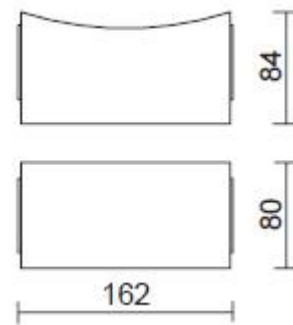

Detail

SIDER SERIES

WL-4223 / outdoor wall light